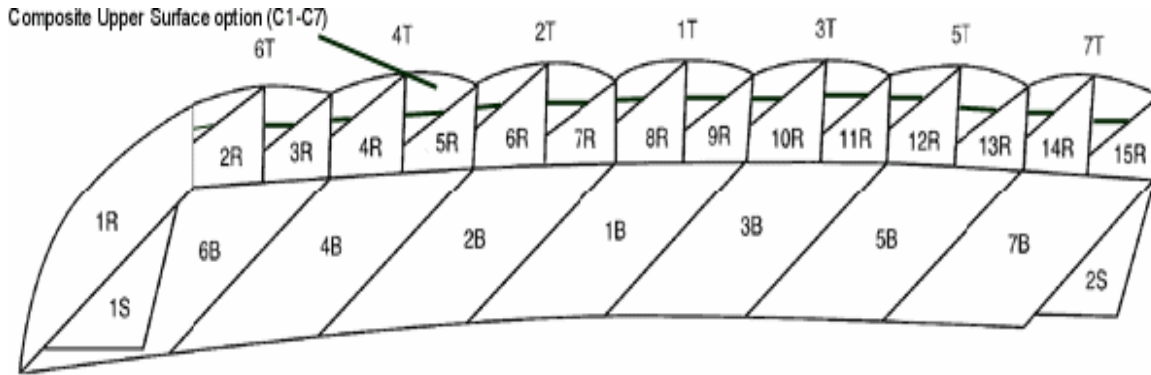

Customer Information

Name: _____
Street: _____
City: _____ State: _____ ZIP: _____
Country: _____
Phone: _____ Email: _____

Custom DBS Information	
Body Weight:	Slider up jumping %:
Typical landing elevation:	Slider down %:

Each ACE comes standard with:

- Dacron Line (continuous 600lb. A, B centerlines)
- Contrasting Control System
- Multiple Brake Settings
- Tail Gate
- Packing / Inspection Manual
- Integrated Primary-Stow Tail Pocket

Canopy Choice

☐ ACE 200 $1379	☐ ACE 260 $1459
☐ ACE 220 $1399	☐ ACE 280 $1580
☐ ACE 240 $1399	☐ ACE 310 $1669

Options

☐ Composite Upper Surface (partial ZP)	$200
☐ Black (Dacron) Suspension Lines	$75
☐ Extra Slider	$50
☐ Custom Logos (we can put your design anywhere on your new canopy)	

Slider Choice: ☐ Mesh or ☐ Sail

*Consolidated Rigging will build your ACE in any color you want. However, for faster delivery we keep several stock color patterns in production. These color patterns were chosen for ease of packing / inspection. Standard colors and patterns vary. Please contact us or visit crmojo.com for current stock colors and patterns as well as all available fabric shades.

Upper Surface	6T	4T	2T	1T	3T	5T	7T
Lower Surface	6B	4B	2B	1B	3B	5B	7B

Ribs	R1	R2	R3	R4	R5	R6	R7	R8
	R9	R10	R11	R12	R13	R14	R15	

Stabilizers	S1	S2

Note: Composite Upper surface panels will match respective cells unless specified

Composite Upper Surface	6C	4C	2C	1C	3C	5C	7C

BASE jumping is a hazardous and unproven sport. Consolidated Rigging and all of its affiliates do not advocate anyone participate without accepting the possibility of severe injury or death. Moreover, Consolidated Rigging makes no warranty express or implied as to the reliability, suitability or safety of any product it sells. I (purchaser) accept the above statements and realize this equipment is sold without any guarantee of performance or quality. Signed: _____
Date: _____